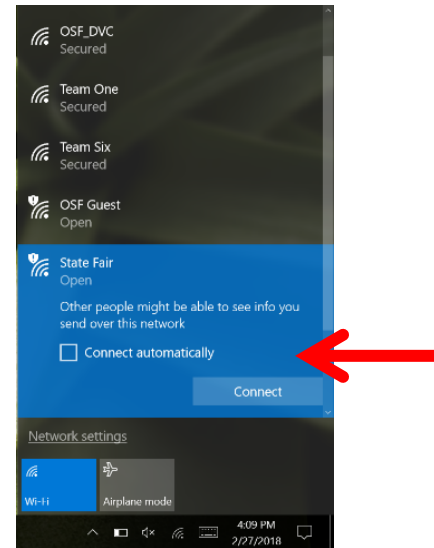

Wi-Fi Instructions

State Fair
PARK

1. While onsite, in your list of available wireless networks, connect to “State Fair.”
2. Depending on your device, the hotspot sign-up page may appear automatically. If it does not, launch a web browser and attempt to navigate to your destination of choice.

Welcome to State Fair Park, home of the Annual Oklahoma State Fair.

Please complete the form below for FREE Internet access.

Visitor Registration

* Email Address:

Please enter your email address.

Communications: ☒ By registering, you are eligible for prize giveaways and will receive information from us about events, discounts and special offers as well as our e-newsletter.

* Confirm: ☒ I accept the [terms of use](#) and acknowledge that I am 13 years of age or older.

REGISTER

* required field

[Click here](#) if you would like to purchase premium access.

[Click here](#) if you already have an account.

For questions or problems, please call 405.242.0104 or email wireless@okstatefair.com.

3. Enter your email address; check the box to accept the terms of use and acknowledge that you are 13 years of age or older; and click REGISTER.
4. Once you have successfully registered, you will be redirected to the page shown below.

For any technical difficulties, please call Dobson Technologies at 405-242-0104.